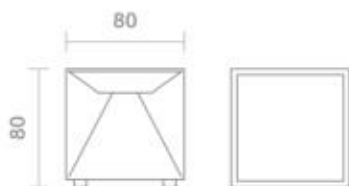

4519201

Akku-Tischleuchte Nutalis mini schneeweiß