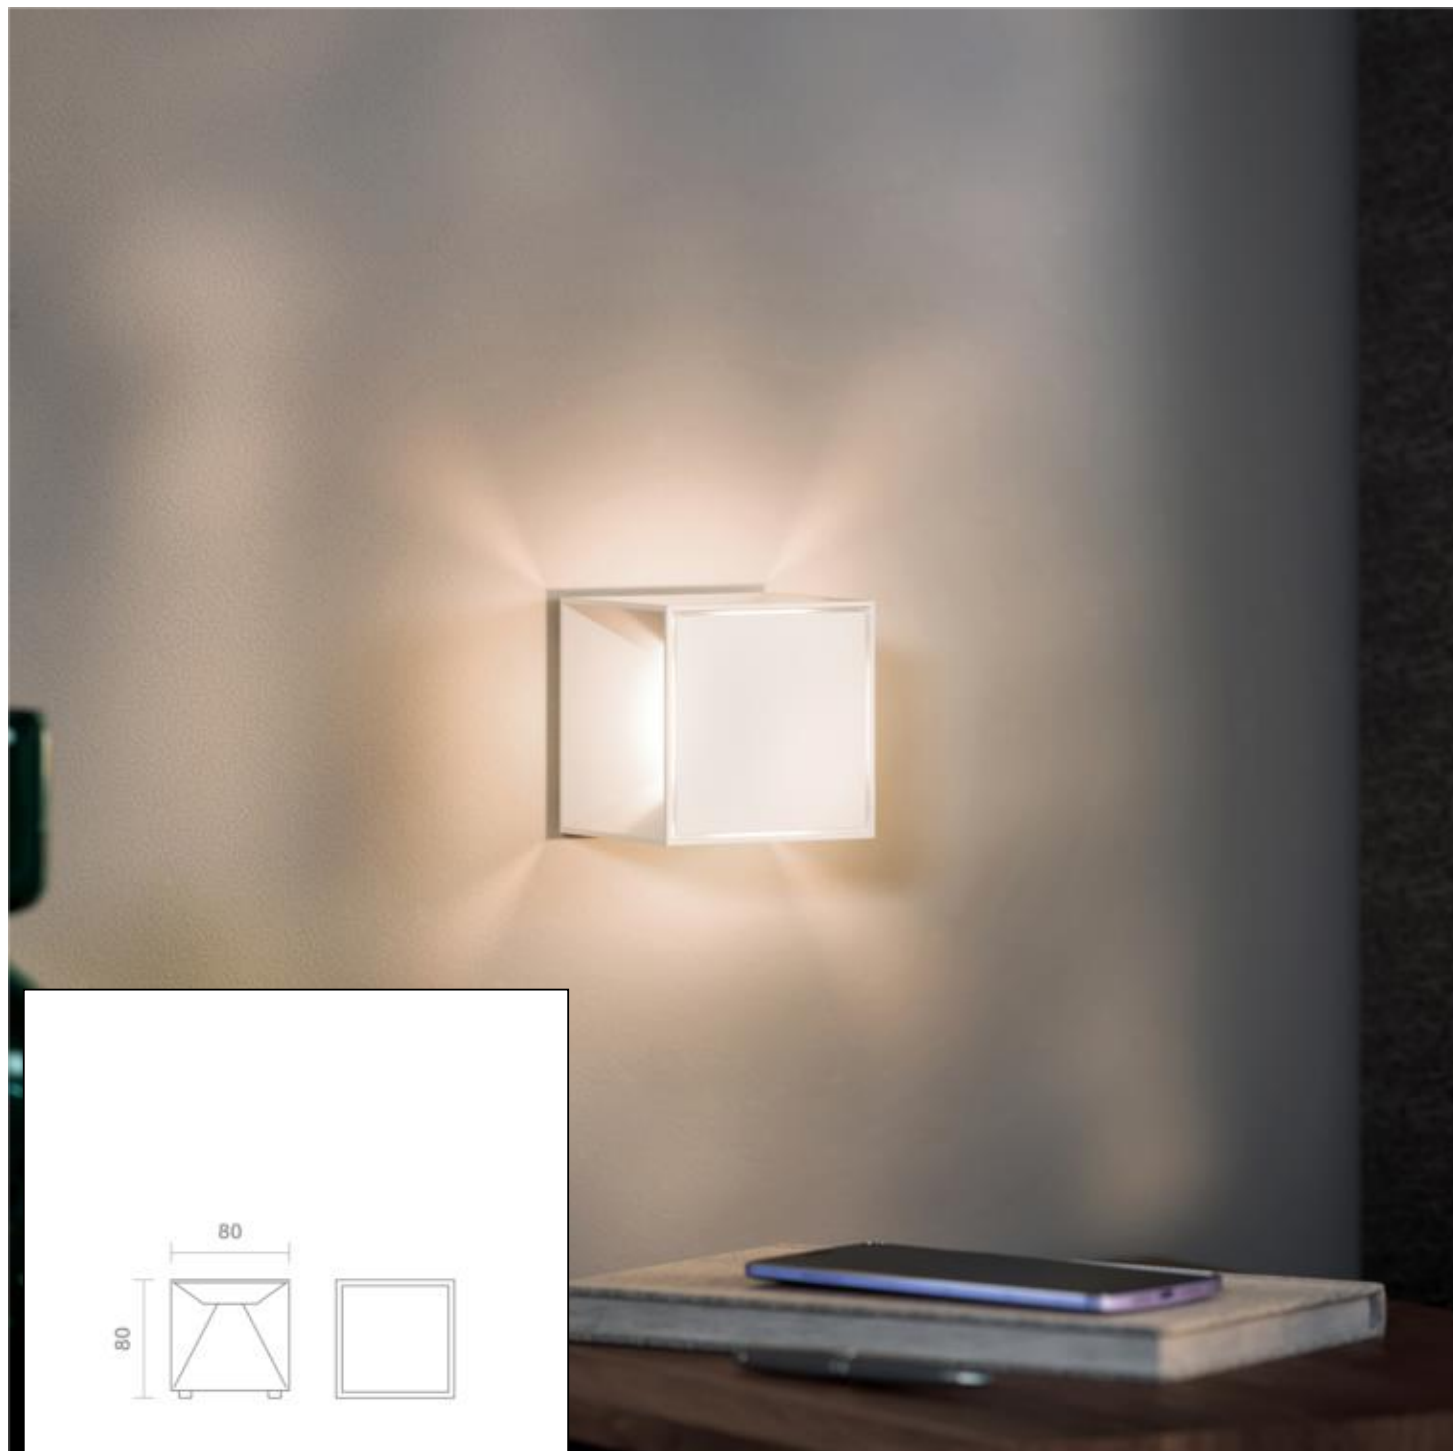

4519201

Akku-Tischleuchte Nutalis mini schneeweiß

as of: 08.05.2024

Page: 2

Sigor Licht GmbH • Eichenhofer Weg 81 • 42279 Wuppertal
Telefon 0 23 39 - 12 61 - 0 • Telefax 0 23 39 - 12 61 61
info@sigor.de • www.sigor.de

Handelsregister HRB 19472
USt-IdNr.: DE 814574569
WEEE-Reg.-Nr.: DE 45242363

Geschäftsführer:
Michael Perterer
Robin Scheffel