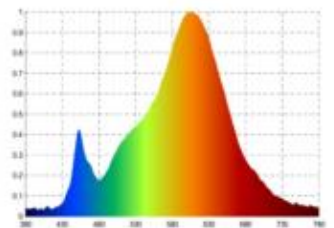

Datasheet
4519201

Akku-Tischleuchte Nutalis mini schneeweiß

Additional information:

Material/Surface : Aluminum powder coated for outdoor use.

Charging time = 4 - 5 h

Lighting time = up to 9 h at 100% power

Battery = Li-Ion with 3,000 mAh capacity

Control = touch switch, dimmable

Weight = 385 g

Scope of delivery = light incl. 1.2 meter magnetic charging cable and power adapter

Charging is done with easy-connect system at the base of the light.

Dimmable: yes

Recommended dimmer: www.sigor.de/dimmerliste

125 lm	luminous flux [lm]
2,20 Watt	rated power
2200/2700 K	colour temperature
Ra>85	colour rendering
<5 sdcms	colour consistency
°	beam angle

schneeweiß	Colour housing
IP54	type of protection
-20° - 40°C	temperature range in operation

3,7 V AC	power factor
Hz	voltage
1 mA	operating frequency
3 kWh/1000h	current
<1,0 s	energy consumption
<0.5 s	warm-up time up to 60% of the full light output
	starting time

Ø 25.000 h	nominal life time
L70B50	rated life time L70/B50
0.7	lumen maintenance factor at the end of the nominal life

Spectral power distribution
in the range 180 - 800 nm